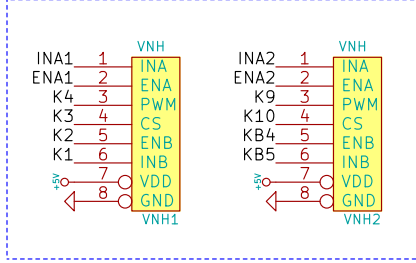

Fraise

screws

IOPs

Processor

VNHs

metalu.net		
File: Fruit26k22.sch		
Sheet: /		
Title: Fraise Versa		
Size: A4	Date: 30 nov 2015	Rev: 1.0
KiCad E.D.A.		Id: 1/1