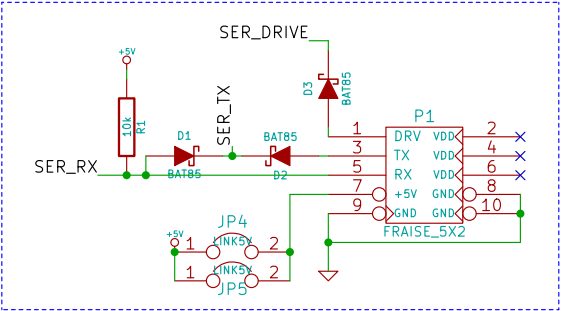

Fraise

screws

IOPs

Processor

VNHs

metalu.net		
File: Fruit26k22.sch		
Sheet: /		
Title: Fraise Versa		
Size: A4	Date: 30 nov 2015	Rev: 1.0
KiCad E.D.A.		Id: 1/1