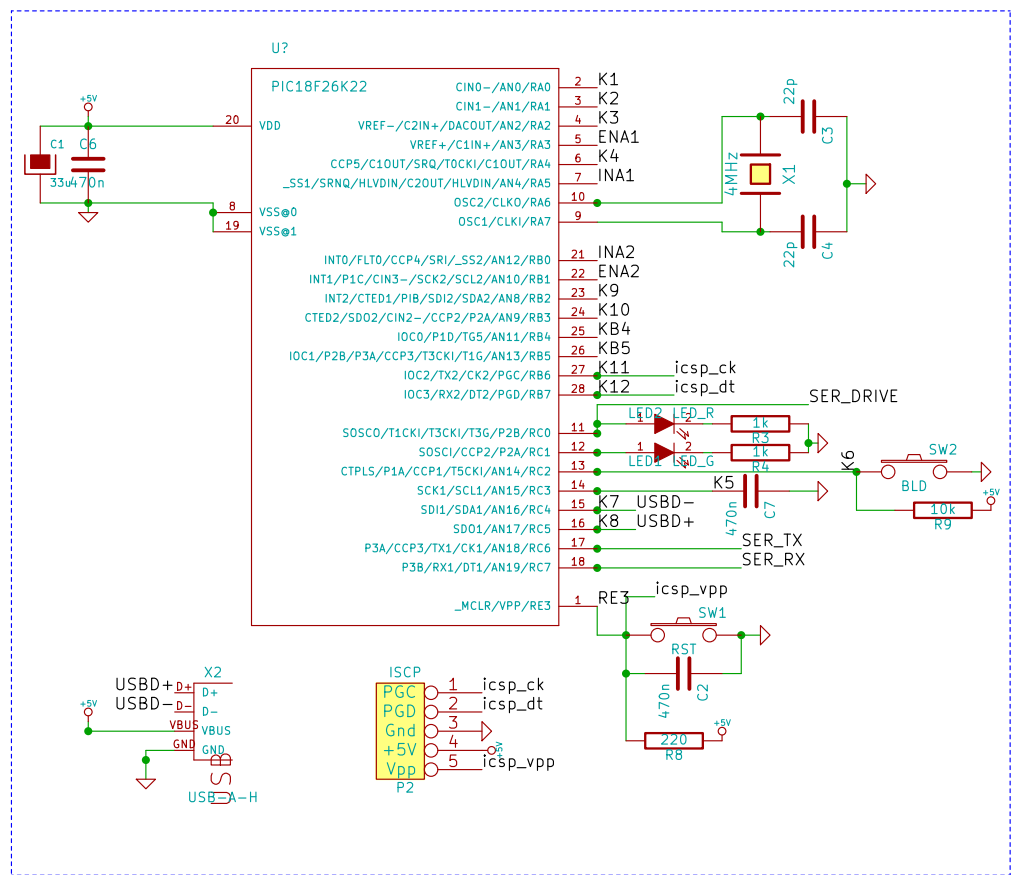

Fraise

screws

IOPs

Processor

VNHs

metalu.net		
File: Fruit26k22.sch		
Sheet: /		
Title: Fraise Versa		
Size: A4	Date: 30 nov 2015	Rev: 1.0
KiCad E.D.A.		Id: 1/1