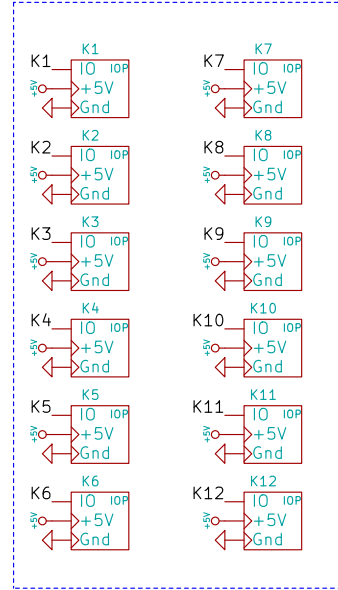

Fraise

screws

IOPs

Processor

VNHs

metalu.net		
File: Fruit26k22.sch		
Sheet: /		
Title: Fraise Versa		
Size: A4	Date: 30 nov 2015	Rev: 1.0
KiCad E.D.A.		Id: 1/1